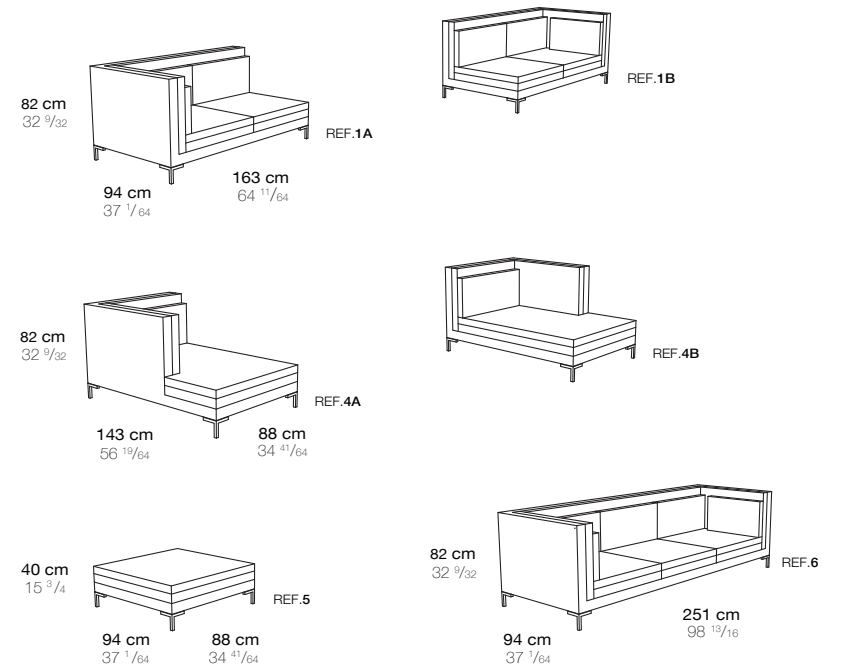

Layer

branca

Layer

Sofa

Design: Marco Sousa Santos

Brand Name: Branca-lisboa

Year: 2009

Material: wood, lacquered steel feet, multiple densities foams and Kvadrat or Camira fabrics.

Sofá

Design: Marco Sousa Santos

Nome da Marca: Branca-lisboa

Ano: 2009

Material: madeira, pés de aço lacados, espuma de diferentes densidades e tecidos Kvadrat ou Camira.

Modules

Modules Combination