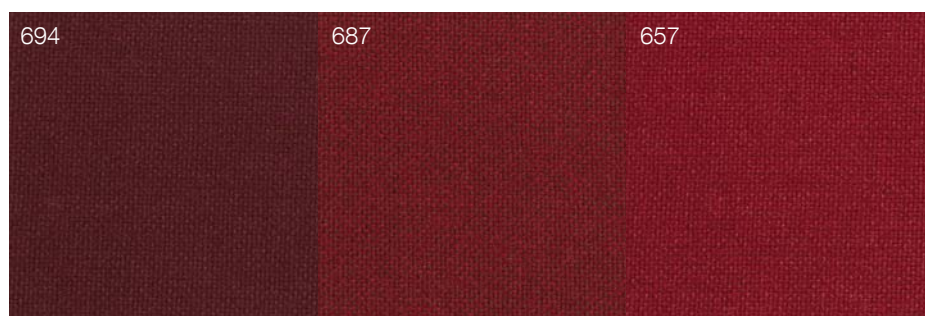

Fabrics Combinations: Camira

Grey: Blazer

Red: Blazer

Green: Blazer

Green: Blazer

Blue: Blazer

Layer

Sofa

Fabrics Combinations: Kvadrat

Grey: Hallingdall 65

Red: Hallingdall 65

Green: Hallingdall 65

Blue: Hallingdall 65